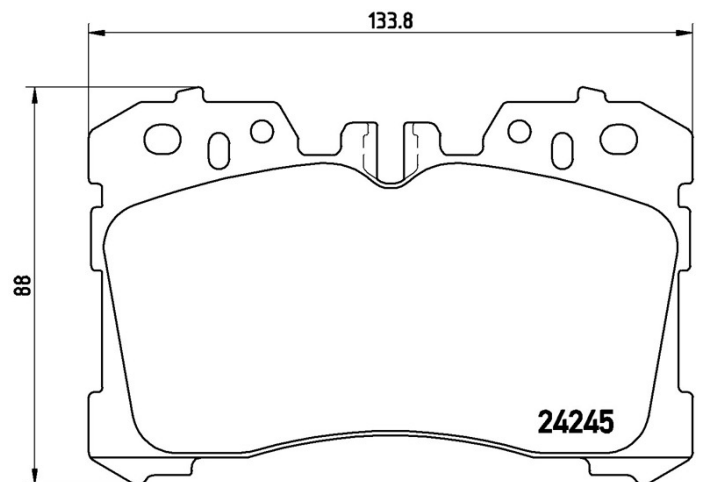

BRAKE PAD

P 83 075

The P 83 075 brake pad is synonymous with reliability

The Brembo brake pad guarantees ultimate safety when braking thanks to the use of more than 100 different compounds, designed according to the type of vehicle and use. Stopping distances reduced to a minimum, maximum driving comfort and silent operation are the most important features of Brembo materials. Brembo brake pads are supplied together with an extensive range of accessories and assembly kits for professional-standard installation.

- ✓ OE-equivalent
- ✓ Brembo quality
- ✓ ECE-R90 certificate
- ✓ Safety
- ✓ Performance
- ✓ Comfort

Technical specifications

EAN code	Axle	Thickness
8020584062135	Front	19 mm
Width	Height	Braking system
134 mm	88 mm	Advics
Wear indicator	WVA number	
Prepared for wear indicator	24245	