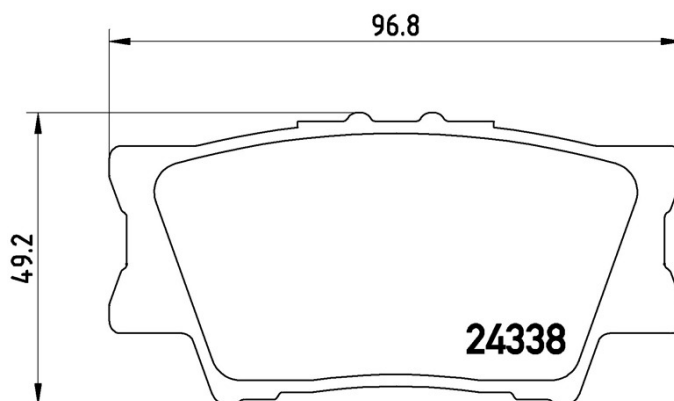

BRAKE PAD

P 83 089

The P 83 089 brake pad is synonymous with reliability

The Brembo brake pad guarantees ultimate safety when braking thanks to the use of more than 100 different compounds, designed according to the type of vehicle and use. Stopping distances reduced to a minimum, maximum driving comfort and silent operation are the most important features of Brembo materials. Brembo brake pads are supplied together with an extensive range of accessories and assembly kits for professional-standard installation.

- ✓ OE-equivalent
- ✓ Brembo quality
- ✓ ECE-R90 certificate
- ✓ Safety
- ✓ Performance
- ✓ Comfort

Technical specifications

EAN code	Axle	Thickness
8020584062272	Rear	15 mm
Width	Height	Braking system
97 mm	49 mm	Akebono
Wear indicator	WVA number	
Without	24338	