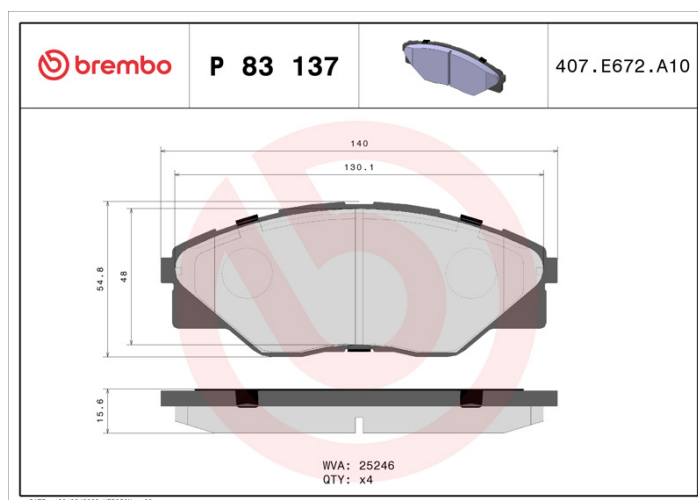

BRAKE PAD

P 83 137

The P 83 137 brake pad is synonymous with reliability

The Brembo brake pad guarantees ultimate safety when braking thanks to the use of more than 100 different compounds, designed according to the type of vehicle and use. Stopping distances reduced to a minimum, maximum driving comfort and silent operation are the most important features of Brembo materials. Brembo brake pads are supplied together with an extensive range of accessories and assembly kits for professional-standard installation.

- ✓ OE-equivalent
- ✓ Brembo quality
- ✓ ECE-R90 certificate
- ✓ Safety
- ✓ Performance
- ✓ Comfort

Technical specifications

EAN code	Axle	Thickness
8020584103838	Front	16 mm
Width	Height	Braking system
140 mm	55 mm	Advics
Wear indicator	WVA number	
Without	25246	