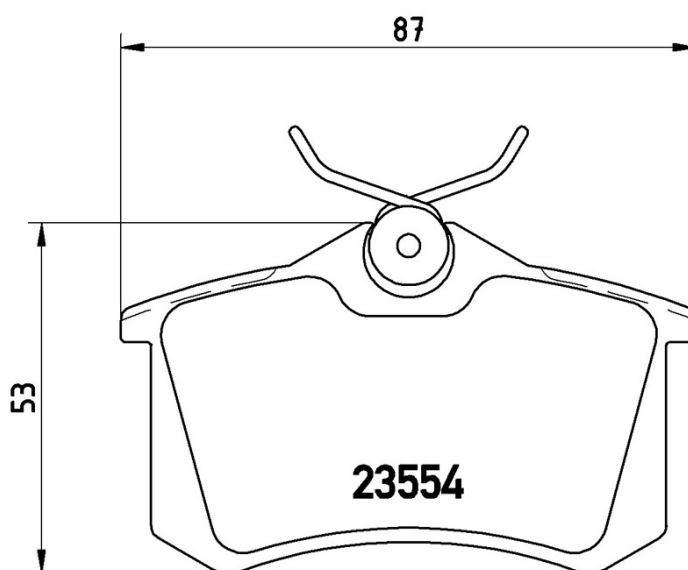

### Technical specifications

EAN code <b>8020584069240</b>	Axle <b>Front and rear</b>	Thickness <b>17 mm</b>
Width <b>87 mm</b>	Height <b>53 mm</b>	Braking system <b>Lucas</b>
Wear indicator <b>Without</b>	WVA number <b>23554,20961</b>	Accessories <b>With brake caliper bolts</b> <b>With accessories</b>