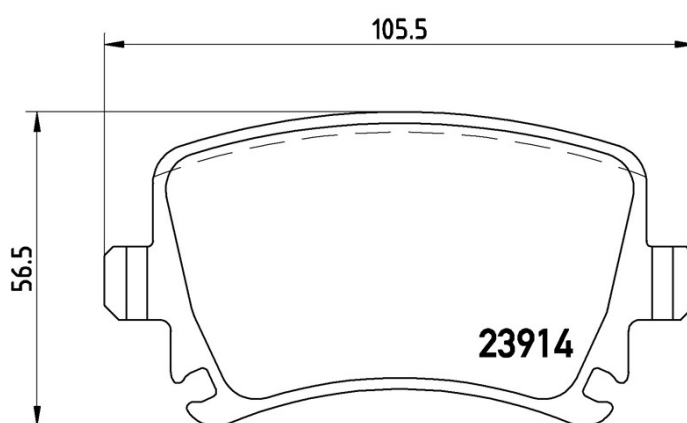

## P 85 095X

The P 85 095X Xtra brake pad is synonymous with reliability

Brembo Xtra brake pads, developed to enhance the advantages of the Xtra and Max discs, are made using the special BRM X L01 compound which consists of more than 30 different components. Compared with the compound used for original-equivalent pads, the new solution assures a higher friction coefficient, which translates to more precise and stable braking, at both high and low temperatures. All this makes for greater driving comfort and improved pedal modularity, without compromising the product's mileage output.

### Technical specifications

EAN code	Axle	Thickness
<b>8020584069318</b>	<b>Rear</b>	<b>17 mm</b>
Width	Height	Braking system
<b>106 mm</b>	<b>57 mm</b>	<b>Lucas</b>
Wear indicator	WVA number	Accessories
<b>Prepared for wear indicator</b>	<b>23914</b>	<b>With accessories</b> <b>With brake caliper bolts</b>