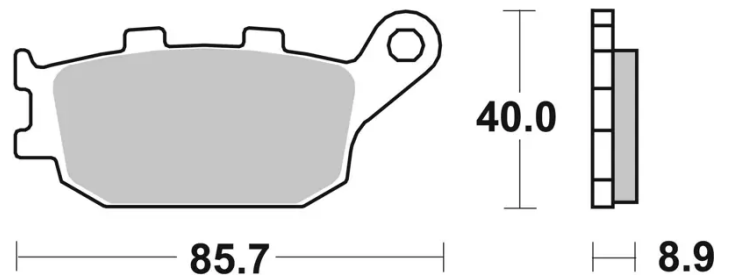

# CC BRAKE PAD 07HO3607

The 07HO3607 brake pad is synonymous with reliability

the evolution of the organic compound, using more carbon. High mileage, excellent hot and cold performance, in dry and wet conditions alike

## Technical specifications

Width mm	Height <b>40 mm</b>	Thickness <b>8,9 mm</b>
Compound <b>Carbon ceramic</b>	Units per box <b>2</b>	

**COMPATIBLE VEHICLES**