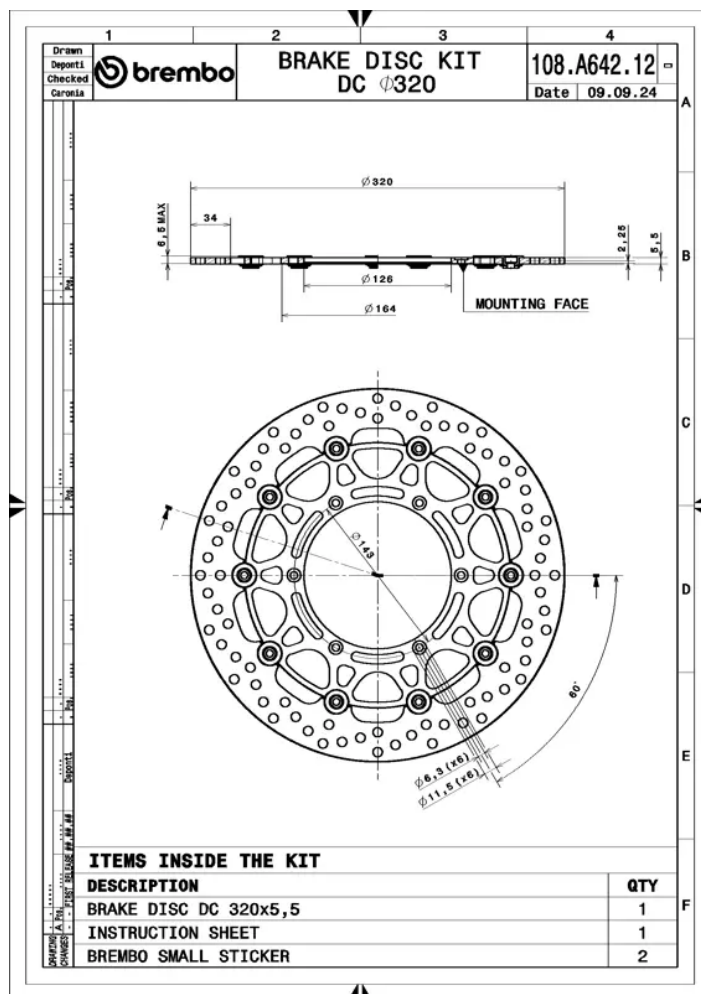

# 108A64212

The 108A64212 brake disc is synonymous with reliability

- ✓ OE-equivalent
- ✓ Brembo quality
- ✓ TUV approved
- ✓ Safety
- ✓ Performance
- ✓ Exclusive style
- ✓ Racing inspired
- ✓ Sports driving

## Technical specifications

Diameter $\varnothing$ <b>320</b> mm	Thickness (TH) <b>5,5</b> mm	Number of holes <b>6</b>
Hole diameter <b>6,3</b> mm	Centering (B) <b>126</b> mm	Brake disc type <b>Floating</b>
Off set (A) <b>2,25</b> mm	Surface width <b>34</b>	Holes fixing (C) <b>143</b> mm
Units per box <b>1</b>		