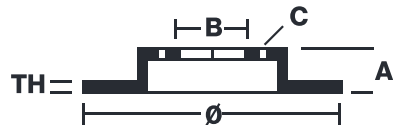

# 108A64212

The 108A64212 brake disc is synonymous with reliability

- ✓ OE-equivalent
- ✓ Brembo quality
- ✓ TUV approved
- ✓ Safety
- ✓ Performance
- ✓ Exclusive style
- ✓ Racing inspired
- ✓ Sports driving

## Technical specifications

Diameter $\varnothing$ <b>320</b> mm	Thickness (TH) <b>5,5</b> mm	Number of holes <b>6</b>
Hole diameter <b>6,3</b> mm	Centering (B) <b>126</b> mm	Brake disc type <b>Floating</b>
Off set (A) <b>2,25</b> mm	Surface width <b>34</b>	Holes fixing (C) <b>143</b> mm
Units per box <b>1</b>		