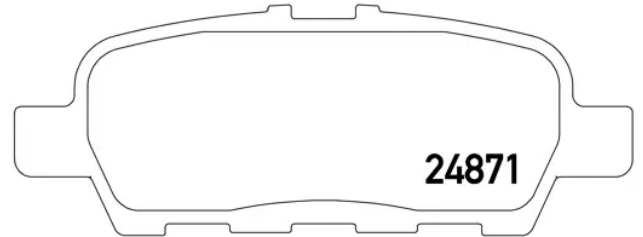

BRAKE PAD

P 56 087

The P 56 087 brake pad is synonymous with reliability

The Brembo brake pad guarantees ultimate safety when braking thanks to the use of more than 100 different compounds, designed according to the type of vehicle and use. Stopping distances reduced to a minimum, maximum driving comfort and silent operation are the most important features of Brembo materials. Brembo brake pads are supplied together with an extensive range of accessories and assembly kits for professional-standard installation.

- ✓ OE-equivalent
- ✓ Brembo quality
- ✓ ECE-R90 certificate
- ✓ Safety
- ✓ Performance
- ✓ Comfort

Technical specifications

EAN code	Axle	Thickness
8020584103395	Rear	14 mm
Width	Height	Braking system
106 mm	39 mm	Akebono
Wear indicator	WVA number	Accessories
Acoustic	24871,24872,25778	With anti-squeal shim