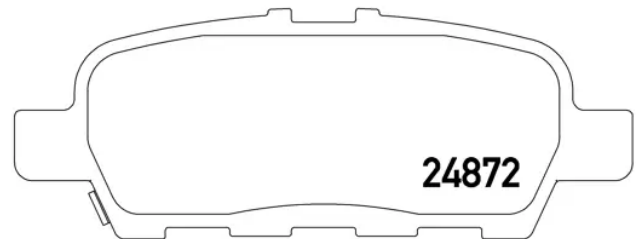

BRAKE PAD

P 56 087

The P 56 087 brake pad is synonymous with reliability

The Brembo brake pad guarantees ultimate safety when braking thanks to the use of more than 100 different compounds, designed according to the type of vehicle and use. Stopping distances reduced to a minimum, maximum driving comfort and silent operation are the most important features of Brembo materials. Brembo brake pads are supplied together with an extensive range of accessories and assembly kits for professional-standard installation.

- ✓ OE-equivalent
- ✓ Brembo quality
- ✓ ECE-R90 certificate
- ✓ Safety
- ✓ Performance
- ✓ Comfort

Technical specifications

EAN code	Axle	Thickness
8020584103395	Rear	14 mm
Width	Height	Braking system
106 mm	39 mm	Akebono
Wear indicator	WVA number	Accessories
Acoustic	24871,24872,25778	With anti-squeal shim