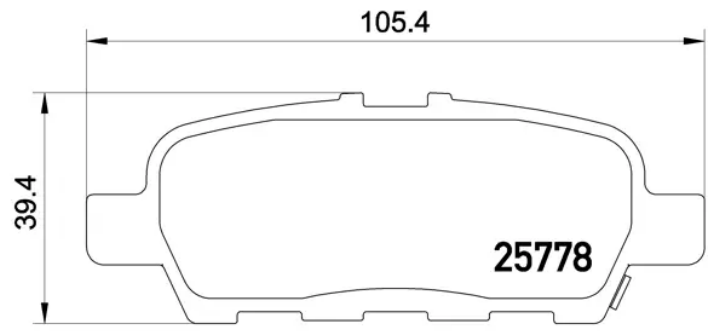

BRAKE PAD

P 56 087

The P 56 087 brake pad is synonymous with reliability

The Brembo brake pad guarantees ultimate safety when braking thanks to the use of more than 100 different compounds, designed according to the type of vehicle and use. Stopping distances reduced to a minimum, maximum driving comfort and silent operation are the most important features of Brembo materials. Brembo brake pads are supplied together with an extensive range of accessories and assembly kits for professional-standard installation.

- ✓ OE-equivalent
- ✓ Brembo quality
- ✓ ECE-R90 certificate
- ✓ Safety
- ✓ Performance
- ✓ Comfort

Technical specifications

EAN code	Axle	Thickness
8020584103395	Rear	14 mm
Width	Height	Braking system
106 mm	39 mm	Akebono
Wear indicator	WVA number	Accessories
Acoustic	24871,24872,25778	With anti-squeal shim