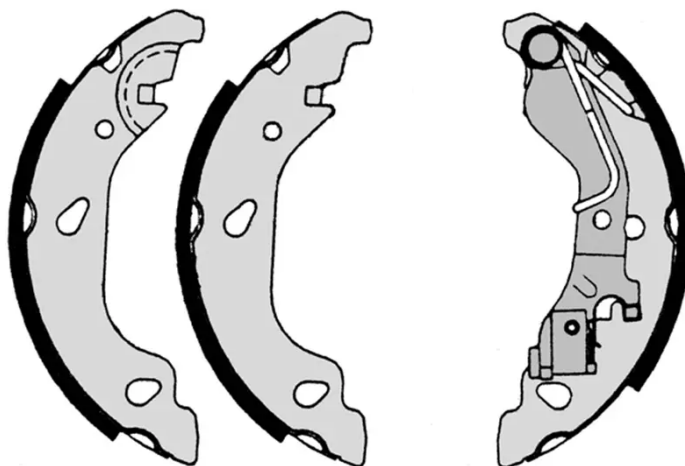

## S 23 521

The S 23 521 brake shoe is synonymous with reliability

Brembo brake shoes of original equipment quality guarantee the safe and reliable performance of your drum braking system. All Brembo brake shoes are accompanied by a ECE-R90 homologation certificate.

### Technical specifications

EAN code  
8432509640487

Rear

Diameter  
180 mm

Width  
32 mm

Braking system  
AP Lockheed

Parking brake lever  
With handbrake lever

COMPATIBLE VEHICLES