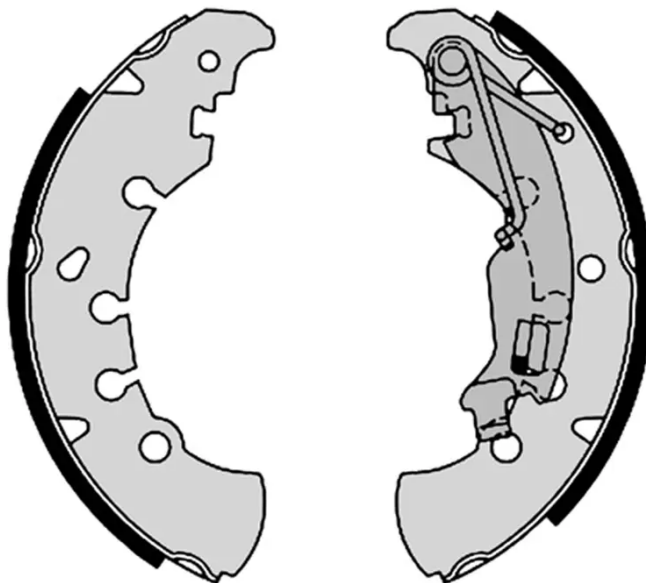

SHOE

S 23 555

The S 23 555 brake shoe is synonymous with reliability

Brembo brake shoes of original equipment quality guarantee the safe and reliable performance of your drum braking system. All Brembo brake shoes are accompanied by a ECE-R90 homologation certificate.

- ✓ OE-equivalent
- ✓ Brembo quality
- ✓ ECE-R90 certificate
- ✓ Safety
- ✓ Durability

Technical specifications

EAN code
8432509640265

Rear

Diameter
203 mm

Width
38 mm

Braking system
AP Lockheed

Parking brake lever
With handbrake lever