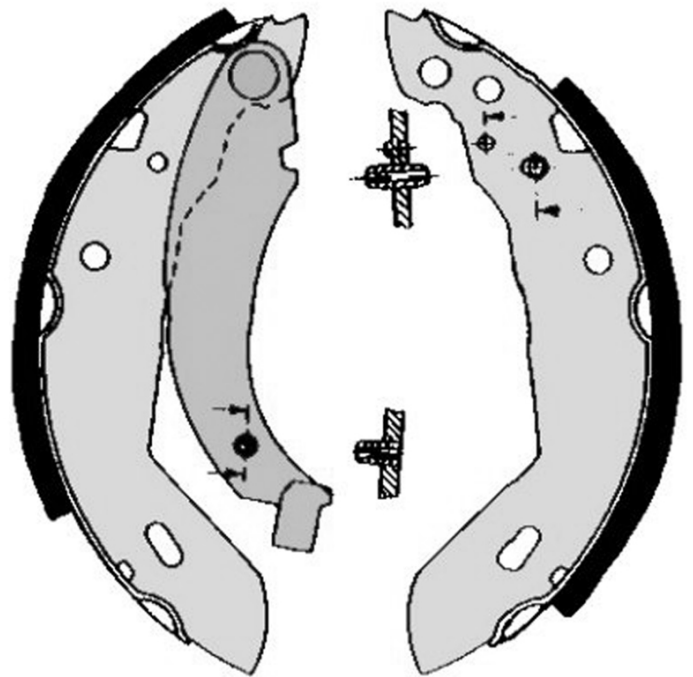

Technical specifications

EAN code
8432509643839

Rear

Diameter
180 mm

Width
40 mm

Braking system
TRW-Lucas

Parking brake lever