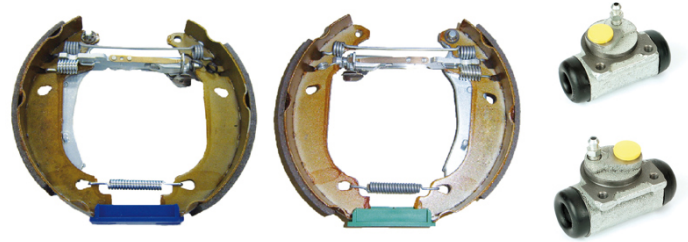

SHOE KIT K 68 046

The K 68 046 shoe kit is synonymous with reliability

The Brembo Kit & Fit is the ideal solution for the maintenance of drum brakes: everything you need for quick and efficient servicing is supplied in a single pre-assembled package, all with guaranteed Brembo quality. The kit contains all the components necessary for drum brake maintenance: shoes, brake wheel cylinders, springs, lubricant, and fixing kit.

- ✓ OE-equivalent
- ✓ Brembo quality
- ✓ ECE-R90 certificate
- ✓ Safety
- ✓ Durability
- ✓ Quick assembly
- ✓ With accessories
- ✓ Pre-Assembled Kit

Technical specifications

EAN code	Axle	Diameter
8020584076798	Rear	180 mm
Width	Master cylinder diameter	Type of assembly
42 mm	21 mm	Pre-assembled
Braking system	Brake proportioning valve	
Bendix		