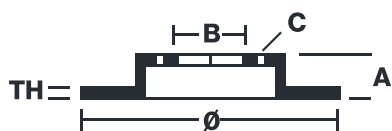

## 08.4177.75

The 08.4177.75 Max brake disc is synonymous with reliability

The Brembo Max brake disc features grooves on the braking surface. The special shape of the grooves generates greater fading resistance and constant renewal of friction material, quickly restoring optimum braking conditions. The UV paint completes the sporty look.

### Technical specifications

EAN code  
**8020584011201**

Axle  
**Front**

Diameter Ø  
**239 mm**

Thickness (TH)  
**12 mm**

Height (A)  
**35 mm**

Number of holes (C)  
**4**

Brake disc type  
**Solid**