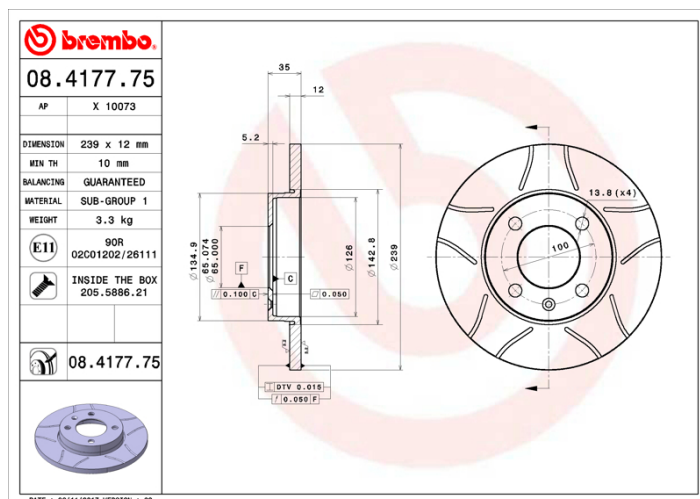

### Technical specifications

EAN code  
**8020584011201**

Axle  
**Front**

Diameter Ø  
**239 mm**

Thickness (TH)  
**12 mm**

Height (A)  
**35 mm**

Number of holes (C)  
**4**

Brake disc type  
**Solid**

Centering (B)  
**65 mm**

Min. thickness  
**10 mm**

Tightening torque  
**120 Nm**

COMPATIBLE VEHICLES