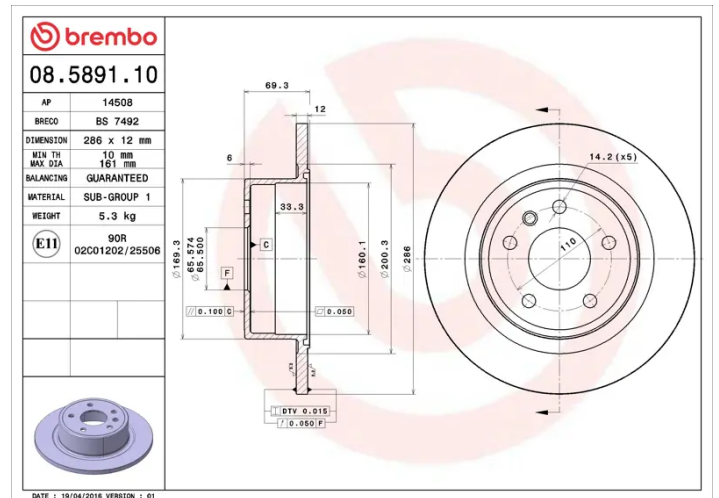

- ✓ OE-equivalent
- ✓ Brembo quality
- ✓ ECE-R90 certificate
- ✓ Safety

Technical specifications

EAN code
8020584589113

Axle
Rear

Diameter Ø
286 mm

Thickness (TH)
12 mm

Height (A)
67 mm

Number of holes (C)
5

Brake disc type
Solid

Centering (B)
66 mm

Min. thickness
10 mm

Tightening torque
110 Nm

COMPATIBLE VEHICLES

COMPATIBLE OE PART NUMBERS

90444513	CADILLAC
----------	----------

569121	OPEL
--------	------