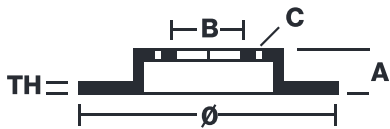

BRAKE DISC

08.5891.10

The 08.5891.10 brake disc is synonymous with reliability

The Brembo brake disc is fully interchangeable with an Original Equipment brake disc. The control of the entire production cycle allows Brembo to offer brake discs with outstanding performance levels, reliability, durability and comfort in all conditions of use. All Brembo brake discs are accompanied by the ECE-R90 homologation.

- ✓ OE-equivalent
- ✓ Brembo quality
- ✓ ECE-R90 certificate
- ✓ Safety

Technical specifications

EAN code
8020584589113

Axle
Rear

Diameter Ø
286 mm

Thickness (TH)
12 mm

Height (A)
67 mm

Number of holes (C)
5