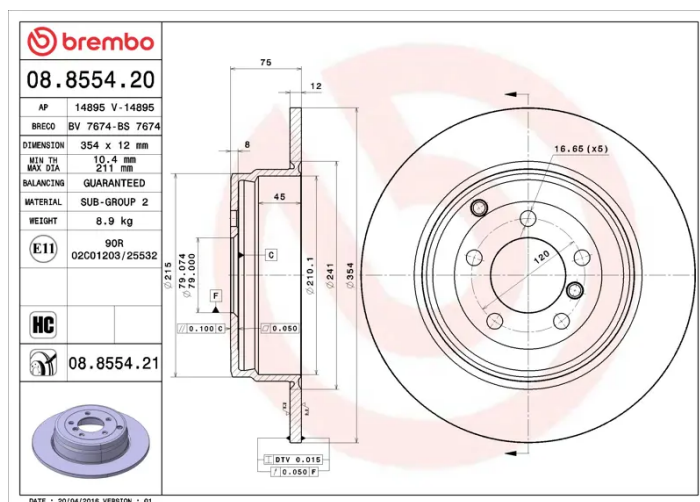

### Technical specifications

EAN code  
**8020584855423**

Axle  
**Rear**

Diameter Ø  
**354 mm**

Thickness (TH)  
**12 mm**

Height (A)  
**75 mm**

Number of holes (C)  
**5**

Brake disc type  
**Solid**

Centering (B)  
**79 mm**

Min. thickness  
**10,4 mm**

Tightening torque  
**140 Nm**

COMPATIBLE VEHICLES