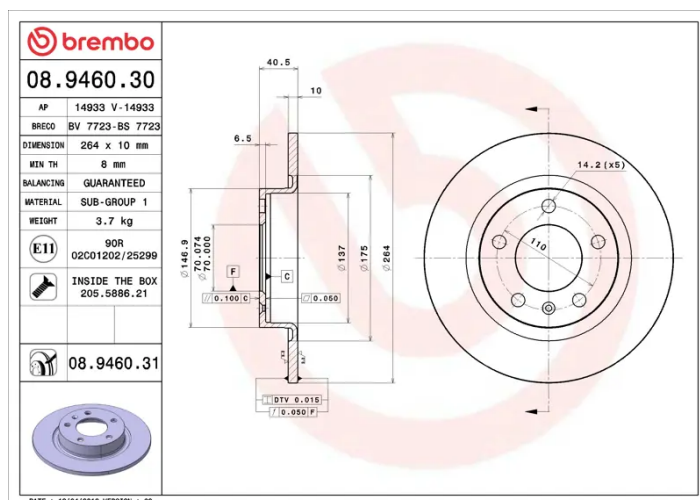

- ✓ OE-equivalent
- ✓ Brembo quality
- ✓ ECE-R90 certificate
- ✓ Safety
- ✓ Fastening screws

Technical specifications

EAN code
8020584946039

Axle
Rear

Diameter \varnothing
264 mm

Thickness (TH)
10 mm

Height (A)
41 mm

Number of holes (C)
5

Brake disc type
Solid

Centering (B)
70 mm

Min. thickness
8 mm

Tightening torque
110 Nm

COMPATIBLE VEHICLES

COMPATIBLE OE PART NUMBERS

569418	OPEL
--------	------