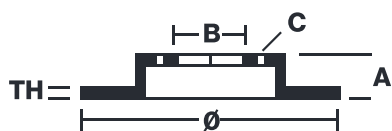

BRAKE DISC

08.9460.30

The **08.9460.30** brake disc is synonymous with reliability

The Brembo brake disc is fully interchangeable with an Original Equipment brake disc. The control of the entire production cycle allows Brembo to offer brake discs with outstanding performance levels, reliability, durability and comfort in all conditions of use. All Brembo brake discs are accompanied by the ECE-R90 homologation.

- ✓ OE-equivalent
- ✓ Brembo quality
- ✓ ECE-R90 certificate
- ✓ Safety
- ✓ Fastening screws

Technical specifications

EAN code
8020584946039

Axle
Rear

Diameter \varnothing
264 mm

Thickness (TH)
10 mm

Height (A)
41 mm