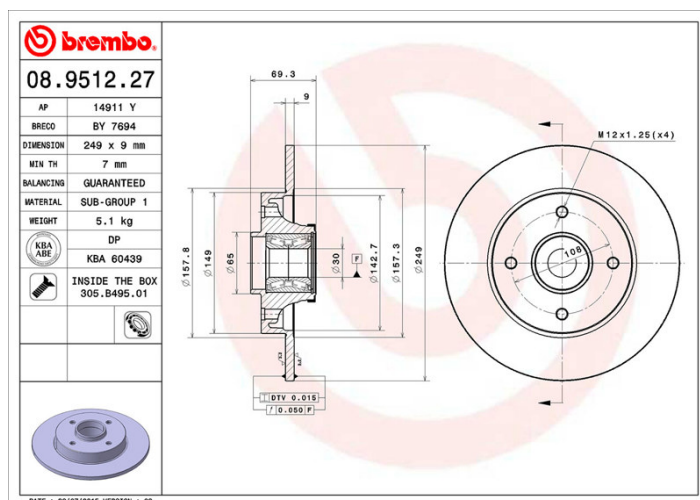

BRAKE DISC

08.9512.27

The **08.9512.27** brake disc is synonymous with reliability

The Brembo brake disc is fully interchangeable with an Original Equipment brake disc. The control of the entire production cycle allows Brembo to offer brake discs with outstanding performance levels, reliability, durability and comfort in all conditions of use. All Brembo brake discs are accompanied by the ECE-R90 homologation.

- ✓ OE-equivalent
- ✓ Brembo quality
- ✓ ECE-R90 certificate
- ✓ Safety
- ✓ Bearing kit

Technical specifications

EAN code
8020584015346

Axle
Rear

Diameter \varnothing
249 mm

Thickness (TH)
9 mm

Height (A)
69 mm

Number of holes (C)
4

Brake disc type
Solid

Centering (B)
30 mm

Min. thickness
7 mm

Tightening torque
90 Nm

COMPATIBLE OE PART NUMBERS

1619237980	CITROËN
424919	CITROËN
424932	CITROËN
E169512	CITROËN
1613500780	CITROËN (DF-PSA)
424932	CITROËN (DF-PSA)
424919	DS
424932	DS
E169512	DS
3648487	OPEL
424932	OPEL
1619237980	PEUGEOT
424919	PEUGEOT
424932	PEUGEOT
E169512	PEUGEOT
1613500780	PEUGEOT (DF-PSA)
424919	PEUGEOT (DF-PSA)
424932	PEUGEOT (DF-PSA)
ZQ51014280	PEUGEOT (DF-PSA)
3648487	VAUXHALL
424932	VAUXHALL