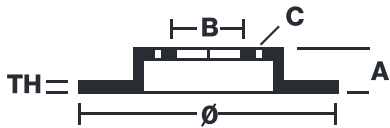

## 08.A755.1X

The 08.A755.1X Xtra brake disc is synonymous with reliability

The Brembo Xtra brake disc features holes on the braking surface. The holes are designed to improve the cooling of the braking system, to generate greater fading resistance and grip in the initial stages of braking. The sports look is also enhanced by the presence of the UV paint.

### Technical specifications

EAN code  
**8020584321652**

Axle  
**Rear**

Diameter  $\varnothing$   
**302 mm**

Thickness (TH)  
**10 mm**

Height (A)  
**58,8 mm**

Number of holes (C)  
**5**

Brake disc type  
**Solid**