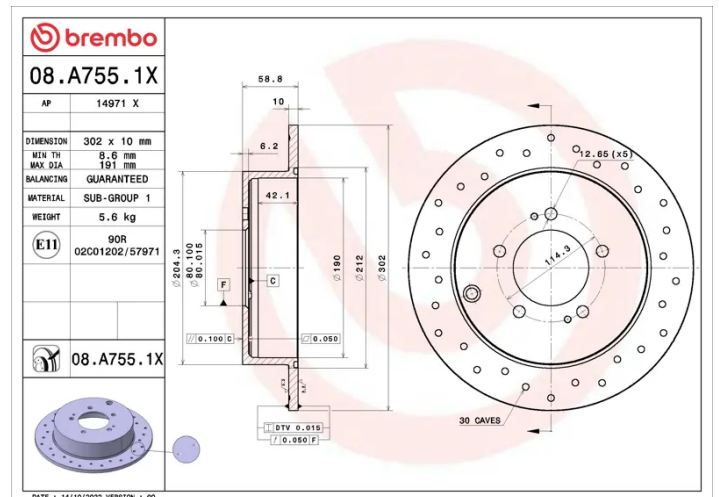

### Technical specifications

EAN code  
**8020584321652**

Axle  
**Rear**

Diameter  $\varnothing$   
**302 mm**

Thickness (TH)  
**10 mm**

Height (A)  
**58,8 mm**

Number of holes (C)  
**5**

Brake disc type  
**Solid**

Centering (B)  
**80 mm**

Min. thickness  
**8,6 mm**

**COMPATIBLE VEHICLES**