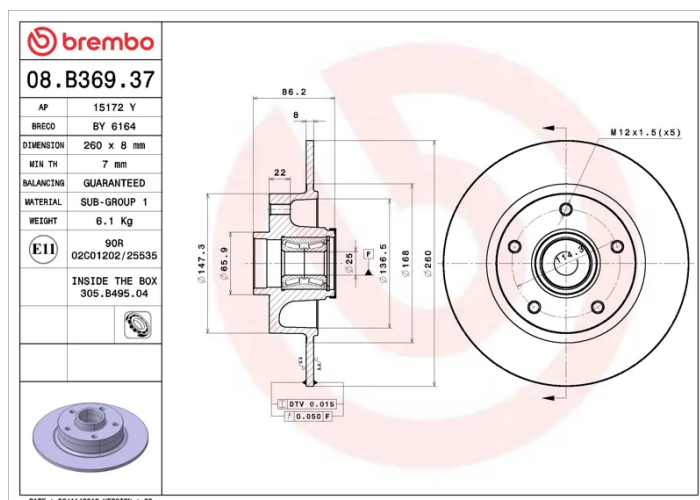

BRAKE DISC

08.B369.37

The **08.B369.37** brake disc is synonymous with reliability

The Brembo brake disc is fully interchangeable with an Original Equipment brake disc. The control of the entire production cycle allows Brembo to offer brake discs with outstanding performance levels, reliability, durability and comfort in all conditions of use. All Brembo brake discs are accompanied by the ECE-R90 homologation.

- ✓ OE-equivalent
- ✓ Brembo quality
- ✓ ECE-R90 certificate
- ✓ Safety
- ✓ Bearing kit

Technical specifications

EAN code
8020584237908

Axle
Rear

Diameter \varnothing
260 mm

Thickness (TH)
8 mm

Height (A)
86 mm

Number of holes (C)
5

Brake disc type
Solid

Centering (B)
25 mm

Min. thickness
7 mm

Tightening torque
120 Nm

COMPATIBLE VEHICLES

COMPATIBLE OE PART NUMBERS

432000166R	RENAULT
------------	---------