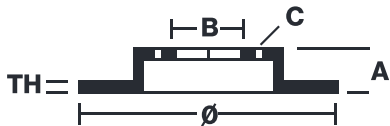

BRAKE DISC

08.B391.37

The **08.B391.37** brake disc is synonymous with reliability

The Brembo brake disc is fully interchangeable with an Original Equipment brake disc. The control of the entire production cycle allows Brembo to offer brake discs with outstanding performance levels, reliability, durability and comfort in all conditions of use. All Brembo brake discs are accompanied by the ECE-R90 homologation.

- ✓ OE-equivalent
- ✓ Brembo quality
- ✓ ECE-R90 certificate
- ✓ Safety
- ✓ Fastening screws
- ✓ Bearing kit

Technical specifications

EAN code
8020584234495

Axle
Rear

Diameter \varnothing
260 mm

Thickness (TH)
8 mm