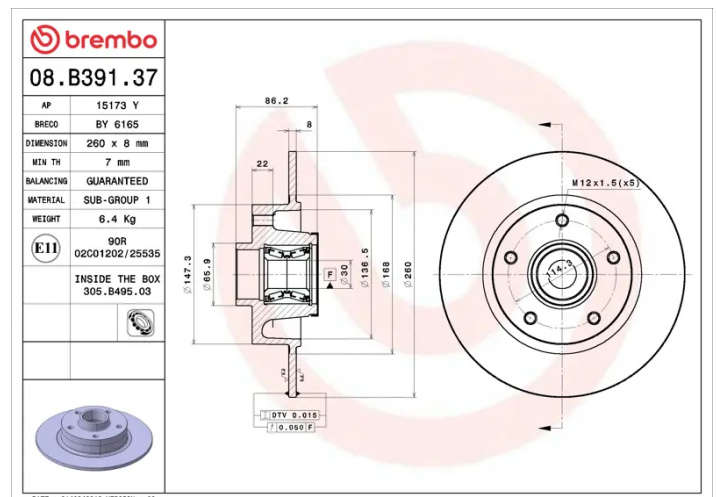

BRAKE DISC

08.B391.37

The **08.B391.37** brake disc is synonymous with reliability

The Brembo brake disc is fully interchangeable with an Original Equipment brake disc. The control of the entire production cycle allows Brembo to offer brake discs with outstanding performance levels, reliability, durability and comfort in all conditions of use. All Brembo brake discs are accompanied by the ECE-R90 homologation.

- ✓ OE-equivalent
- ✓ Brembo quality
- ✓ ECE-R90 certificate
- ✓ Safety
- ✓ Fastening screws
- ✓ Bearing kit

Technical specifications

EAN code
8020584234495

Axle
Rear

Diameter \varnothing
260 mm

Thickness (TH)
8 mm

Height (A)
86 mm

Number of holes (C)
5

Brake disc type
Solid

Centering (B)
30 mm

Min. thickness
7 mm

COMPATIBLE VEHICLES

COMPATIBLE OE PART NUMBERS

432000185R	RENAULT
------------	---------