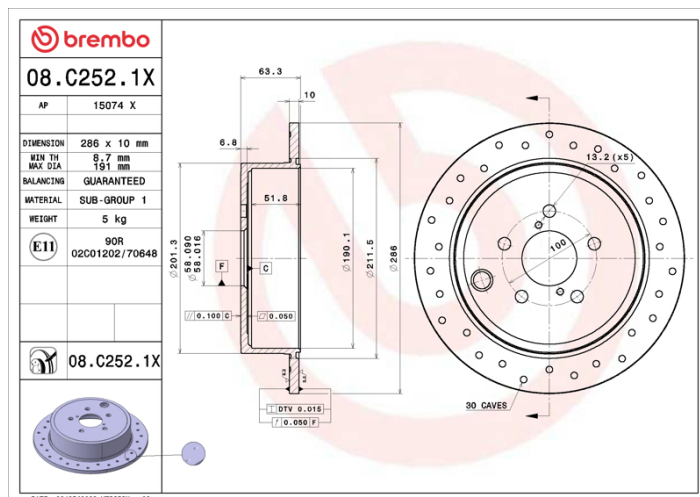

- ✓ Brembo quality
- ✓ ECE-R90 certificate
- ✓ Performance
- ✓ Sports driving
- ✓ Sporty look
- ✓ Anti-corrosion

Technical specifications

EAN code
8020584325186

Axle
Rear

Diameter Ø
286 mm

Thickness (TH)
10 mm

Height (A)
63,3 mm

Number of holes (C)
5

Brake disc type
Solid

Centering (B)
58 mm

Min. thickness
8,7 mm

COMPATIBLE VEHICLES

COMPATIBLE OE PART NUMBERS

26700AJ00A