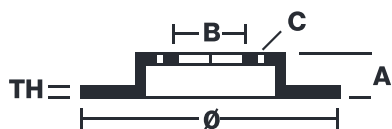

BRAKE DISC XTRA

08.C252.1X

The 08.C252.1X Xtra brake disc is synonymous with reliability

The Brembo Xtra brake disc features holes on the braking surface. The holes are designed to improve the cooling of the braking system, to generate greater fading resistance and grip in the initial stages of braking. The sports look is also enhanced by the presence of the UV paint.

- ✓ Brembo quality
- ✓ ECE-R90 certificate
- ✓ Performance
- ✓ Sports driving
- ✓ Sporty look
- ✓ Anti-corrosion

Technical specifications

EAN code
8020584325186

Axle
Rear

Diameter Ø
286 mm

Thickness (TH)
10 mm