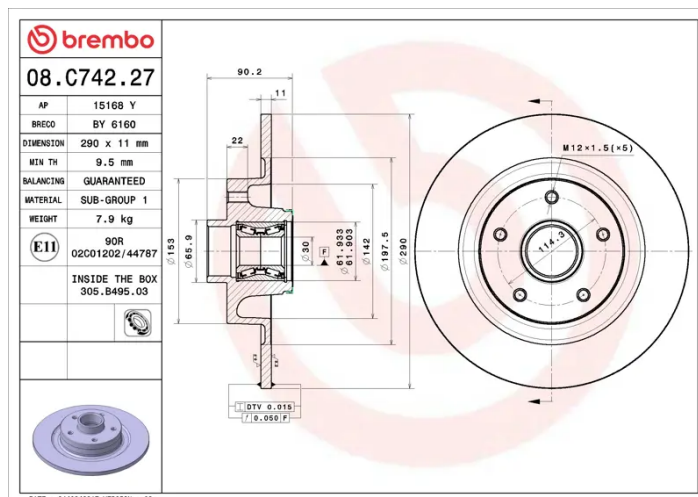

### Technical specifications

EAN code  
**8020584237892**

Axle  
**Rear**

Diameter Ø  
**290 mm**

Thickness (TH)  
**11 mm**

Height (A)  
**90 mm**

Number of holes (C)  
**5**

Brake disc type  
**Solid**

Centering (B)  
**30 mm**

Min. thickness  
**9,5 mm**

COMPATIBLE VEHICLES