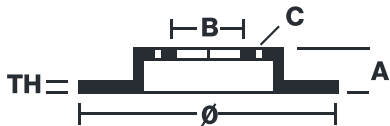

BRAKE DISC

09.5180.10

The **09.5180.10** brake disc is synonymous with reliability

The Brembo brake disc is fully interchangeable with an Original Equipment brake disc. The control of the entire production cycle allows Brembo to offer brake discs with outstanding performance levels, reliability, durability and comfort in all conditions of use. All Brembo brake discs are accompanied by the ECE-R90 homologation.

- ✓ OE-equivalent
- ✓ Brembo quality
- ✓ ECE-R90 certificate
- ✓ Safety
- ✓ PVT ventilation
- ✓ Fastening screws

Technical specifications

EAN code	Axle	Diameter Ø
8020584518014	Front	281 mm
Thickness (TH)	Height (A)	Number of holes (C)
26 mm	44 mm	5
Brake disc type	Centering (B)	Min. thickness
Ventilated	59 mm	24,2 mm