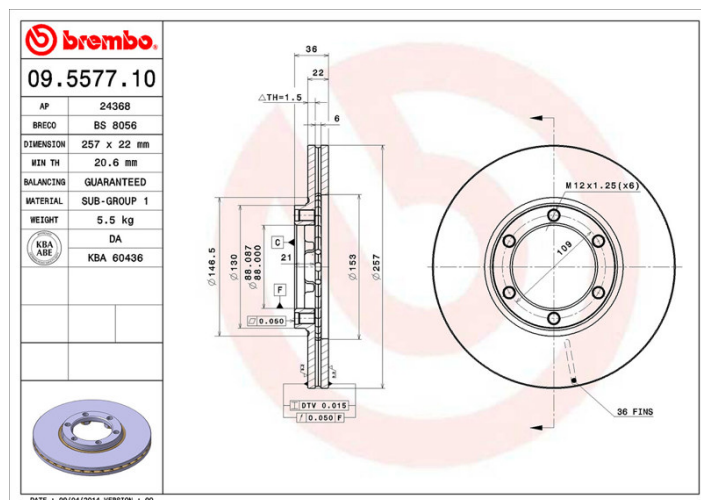

BRAKE DISC

09.5577.10

The **09.5577.10** brake disc is synonymous with reliability

The Brembo brake disc is fully interchangeable with an Original Equipment brake disc. The control of the entire production cycle allows Brembo to offer brake discs with outstanding performance levels, reliability, durability and comfort in all conditions of use. All Brembo brake discs are accompanied by the ECE-R90 homologation.

- ✓ OE-equivalent
- ✓ Brembo quality
- ✓ ECE-R90 certificate
- ✓ Safety

Technical specifications

EAN code
8020584557716

Axle
Front and rear

Diameter Ø
257 mm

Thickness (TH)
22 mm

Height (A)
36 mm

Number of holes (C)
6

Brake disc type
Ventilated

Centering (B)
88 mm

Min. thickness
20,6 mm

Tightening torque
118 Nm

COMPATIBLE VEHICLES

COMPATIBLE OE PART NUMBERS

18027898	ISUZU
8941723760	ISUZU
8941723761	ISUZU
8941733440	ISUZU
8943618271	ISUZU
8943619270	ISUZU
8943619271	ISUZU
8943716121	ISUZU
8943724350	ISUZU
8970455380	ISUZU
94361927	ISUZU
94372435	ISUZU
9557710	ISUZU
569107	OPEL
569110	OPEL
569801	OPEL
90542180	OPEL
9195294	OPEL
94172376	OPEL
90542180	VAUXHALL
9195294	VAUXHALL
94172376	VAUXHALL