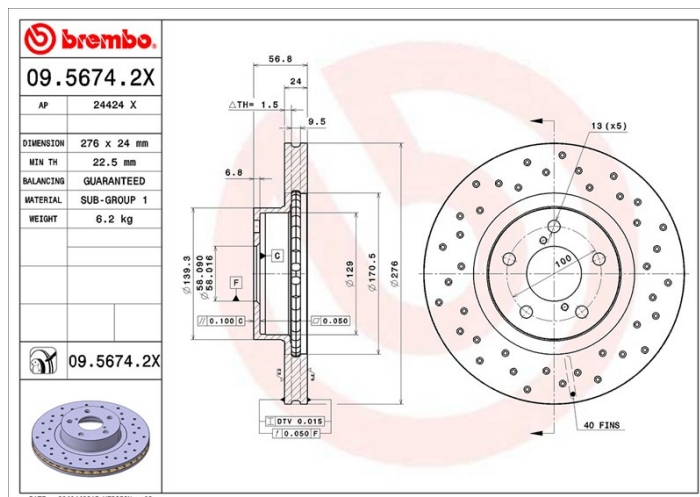

### Technical specifications

EAN code  
**8020584212400**

Axle  
**Front**

Diameter Ø  
**276 mm**

Thickness (TH)  
**24 mm**

Height (A)  
**57 mm**

Number of holes (C)  
**5**

Brake disc type  
**Ventilated**

Centering (B)  
**58 mm**

Min. thickness  
**22,5 mm**

Tightening torque  
**100 Nm**

COMPATIBLE VEHICLES