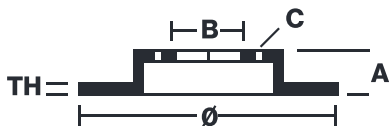

## 09.5674.76

The **09.5674.76 Max** brake disc is synonymous with reliability

The Brembo Max brake disc features grooves on the braking surface. The special shape of the grooves generates greater fading resistance and constant renewal of friction material, quickly restoring optimum braking conditions. The UV paint completes the sporty look.

### Technical specifications

EAN code  
**8020584567470**

Axle  
**Front**

Diameter Ø  
**276 mm**

Thickness (TH)  
**24 mm**

Height (A)  
**57 mm**

Number of holes (C)  
**5**

Brake disc type  
**Ventilated**