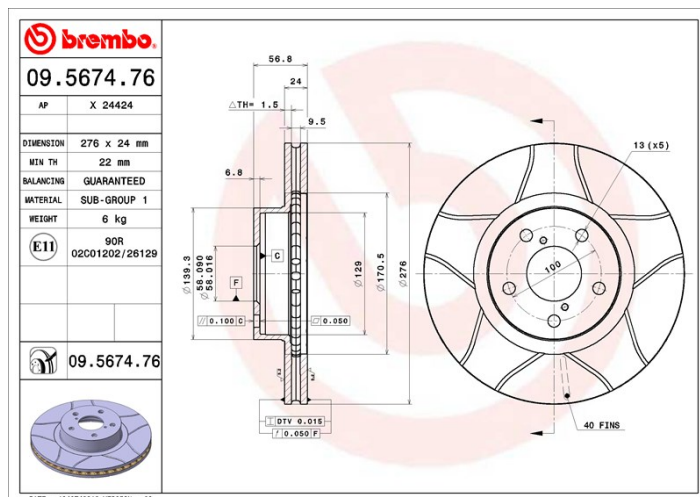

### Technical specifications

EAN code  
**8020584567470**

Axle  
**Front**

Diameter Ø  
**276 mm**

Thickness (TH)  
**24 mm**

Height (A)  
**57 mm**

Number of holes (C)  
**5**

Brake disc type  
**Ventilated**

Centering (B)  
**58 mm**

Min. thickness  
**22 mm**

Tightening torque  
**100 Nm**

COMPATIBLE VEHICLES