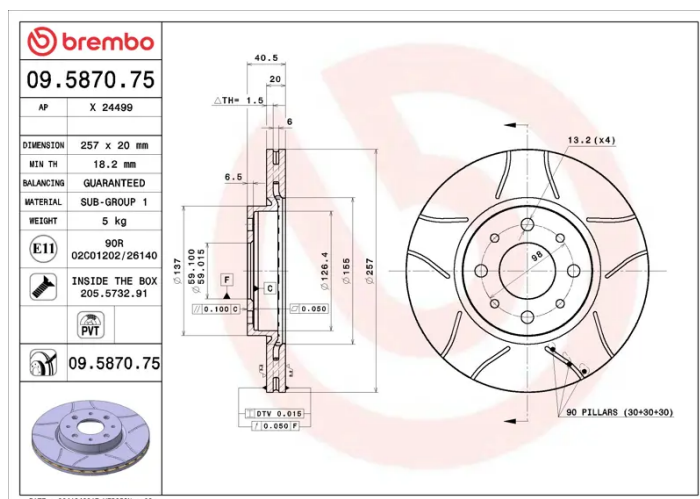

### Technical specifications

EAN code  
**8020584011409**

Axle  
**Front**

Diameter Ø  
**257 mm**

Thickness (TH)  
**20 mm**

Height (A)  
**41 mm**

Number of holes (C)  
**4**

Brake disc type  
**Ventilated**

Centering (B)  
**59 mm**

Min. thickness  
**18,2 mm**

Tightening torque  
**86 Nm**