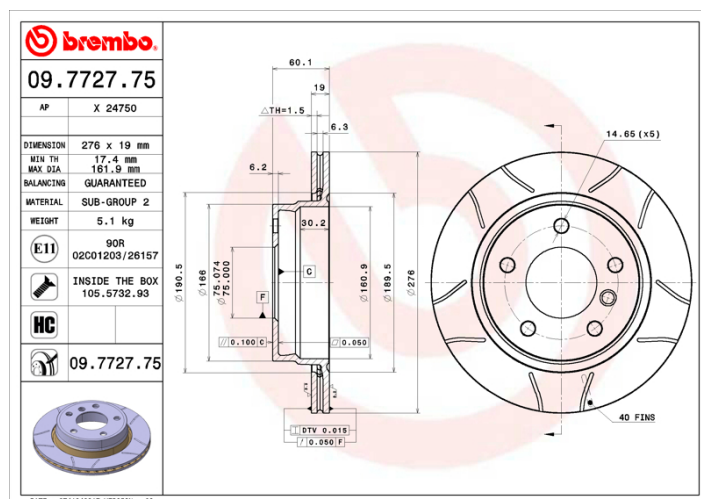

- ✓ Brembo quality
- ✓ ECE-R90 certificate
- ✓ Performance
- ✓ Sports driving
- ✓ Sporty look
- ✓ High carbon
- ✓ Anti-corrosion
- ✓ Fastening screws

Technical specifications

EAN code
8020584772775

Axle
Rear

Diameter Ø
276 mm

Thickness (TH)
19 mm

Height (A)
60 mm

Number of holes (C)
5

Brake disc type
Ventilated

Centering (B)
75 mm

Min. thickness
17,4 mm

Tightening torque
120 Nm