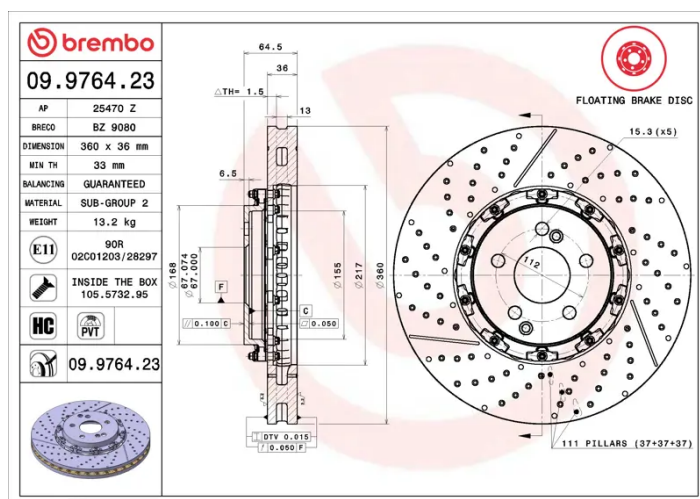

### Technical specifications

EAN code  
**8020584976425**

Axle  
**Front**

Diameter Ø  
**360 mm**

Thickness (TH)  
**36 mm**

Height (A)  
**65 mm**

Number of holes (C)  
**5**

Brake disc type  
**Ventilated**

Centering (B)  
**67 mm**

Min. thickness  
**33 mm**