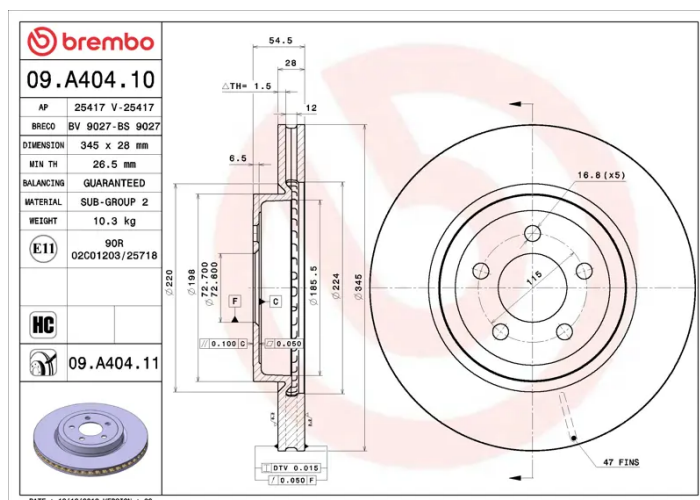

- ✓ OE-equivalent
- ✓ Brembo quality
- ✓ ECE-R90 certificate
- ✓ Safety
- ✓ High carbon

Technical specifications

EAN code
8020584029282

Axle
Front

Diameter \varnothing
345 mm

Thickness (TH)
28 mm

Height (A)
55 mm

Number of holes (C)
5

Brake disc type
Ventilated

Centering (B)
73 mm

Min. thickness
26,5 mm

COMPATIBLE VEHICLES

COMPATIBLE OE PART NUMBERS

04779197AA CHRYSLER

04779197AB CHRYSLER