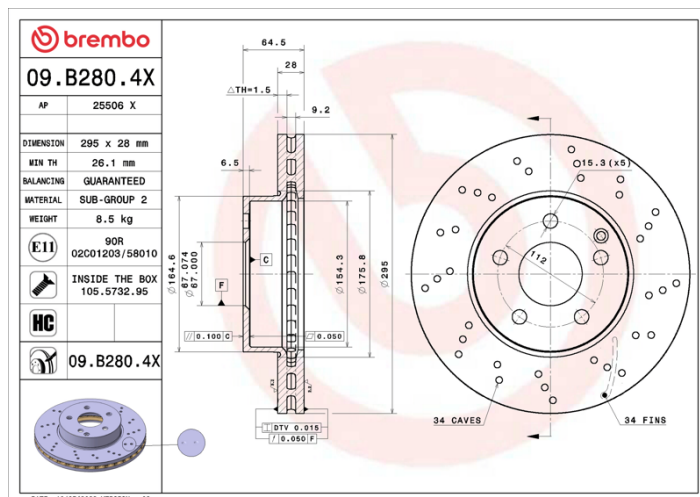

### Technical specifications

EAN code  
8020584325124

Axle  
Front

Diameter Ø  
295 mm

Thickness (TH)  
28 mm

Height (A)  
64,5 mm

Number of holes (C)  
5

Brake disc type  
Ventilated

Centering (B)  
67 mm

Min. thickness  
26,1 mm

COMPATIBLE VEHICLES