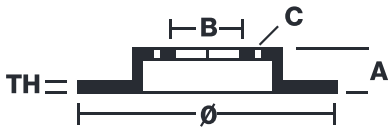

BRAKE DISC SPORT

09.B769.5S

Sport brake disc 09.B769.5S belongs to Brembo Cool Line

The Sport brake disc features TY3 grooves and the Brembo logo on the braking surface. These features provide an improved pedal feeling, more braking grip and greater fading resistance for better performance.

- ✓ Brembo quality
- ✓ ECE-R90 certificate
- ✓ Performance
- ✓ Sports driving
- ✓ Sporty look
- ✓ High carbon
- ✓ Fastening screws
- ✓ Fading resistance

Technical specifications

EAN code	Axle	Diameter Ø
-	Front	360 mm
Thickness (TH)	Height (A)	Number of holes (C)
36 mm	65 mm	5
Brake disc type	Centering (B)	Min. thickness
Ventilated	67 mm	34 mm