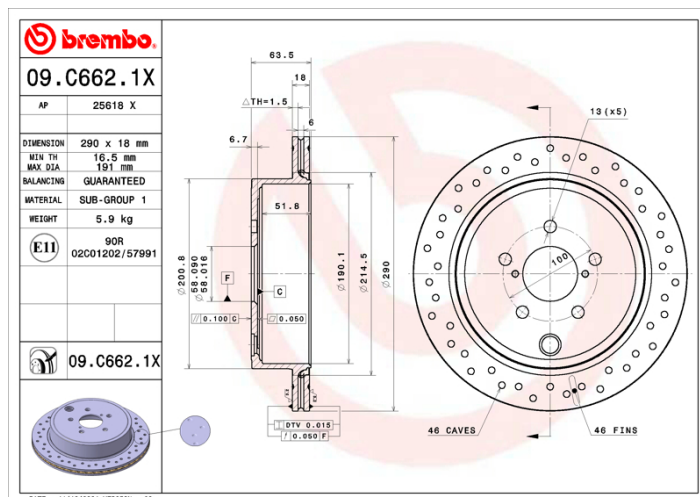

- ✓ Brembo quality
- ✓ ECE-R90 certificate
- ✓ Performance
- ✓ Sports driving
- ✓ Sporty look
- ✓ Anti-corrosion

Technical specifications

EAN code
8020584319390

Axle
Rear

Diameter \varnothing
290 mm

Thickness (TH)
18 mm

Height (A)
63,5 mm

Number of holes (C)
5

Brake disc type
Ventilated

Centering (B)
58 mm

Min. thickness
16,5 mm

COMPATIBLE VEHICLES

COMPATIBLE OE PART NUMBERS

26700AJ010	SUBARU
------------	--------