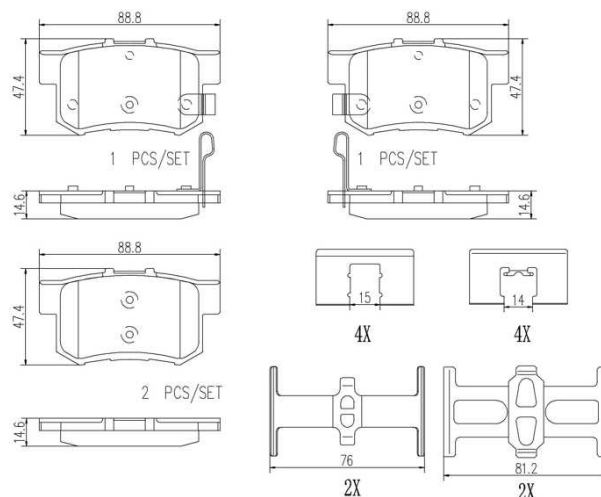

- ✓ OE-equivalent
- ✓ Brembo quality
- ✓ Safety
- ✓ Comfort
- ✓ Durability
- ✓ Dust reduction
- ✓ With accessories

Technical specifications

EAN code 8020584097632	Axle Rear	Thickness 15 mm
Width 89 mm	Height 47 mm	Braking system Akebono
Wear indicator Acoustic	WVA number 21719,21720,21721,23652	Accessories With accessories With anti-squeal shim