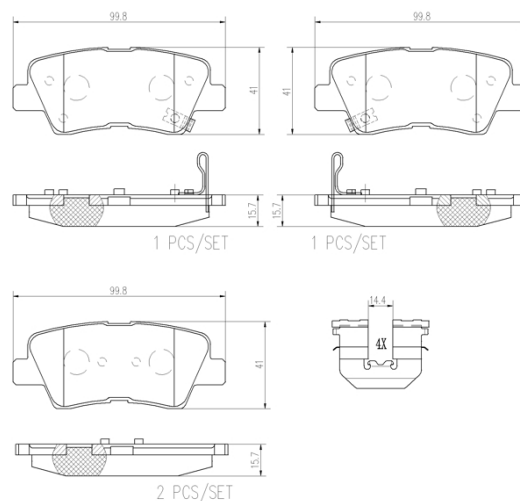

- ✓ OE-equivalent
- ✓ Brembo quality
- ✓ Safety
- ✓ Comfort
- ✓ Durability
- ✓ Dust reduction
- ✓ With accessories

Technical specifications

EAN code 8020584081280	Axle Rear	Thickness 16 mm
Width 100 mm	Height 41 mm	Braking system Akebono
Wear indicator Acoustic	WVA number 25338,25337,25339	Accessories With anti-squeal shim With accessories