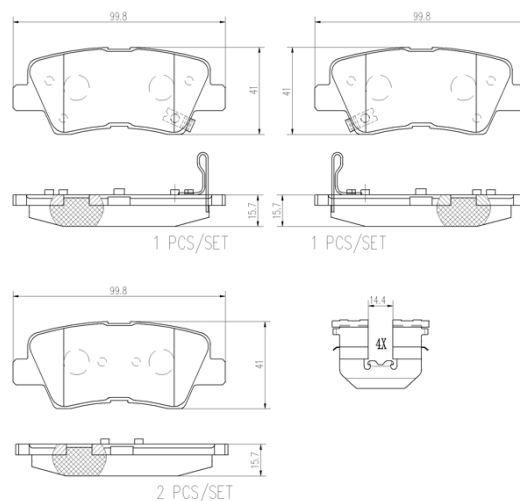

- ✓ OE-equivalent
- ✓ Brembo quality
- ✓ Safety
- ✓ Comfort
- ✓ Durability
- ✓ Dust reduction
- ✓ With accessories

Technical specifications

EAN code 8020584081280	Axle Rear	Thickness 16 mm
Width 100 mm	Height 41 mm	Braking system Akebono
Wear indicator Acoustic	WVA number 25337,25338,25339	Accessories With accessories With anti-squeal shim