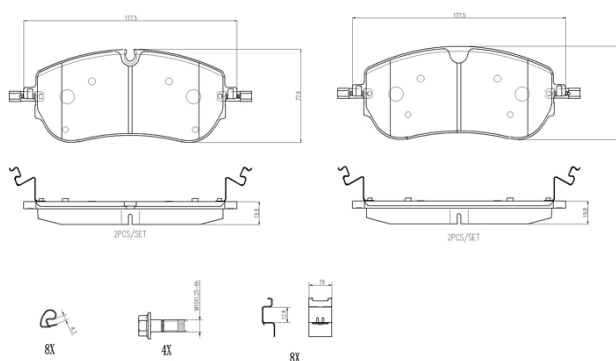

BRAKE PAD NAO P36038N

The P36038N NAO brake pad is synonymous with reliability

Brembo NAO brake pads stand out for their ultimate braking comfort, reduced friction wear and low dust mission, which makes for cleaner rims and reduced maintenance requirements. The advanced friction material in keeping with the strictest environmental standards is the main distinguishing feature of NAO compounds.

- ✓ OE-equivalent
- ✓ Brembo quality
- ✓ Safety
- ✓ Comfort
- ✓ Durability
- ✓ Dust reduction
- ✓ With accessories

Technical specifications

EAN code
8020584124680

Axle
Front

Thickness
20 mm

Width
177 mm

Height
77 mm

Braking system
CBI

Wear indicator
Prepared for wear indicator

WVA number
26510,26511

Accessories
With brake caliper bolts
With accessories
With anti-squeal shim

COMPATIBLE VEHICLES