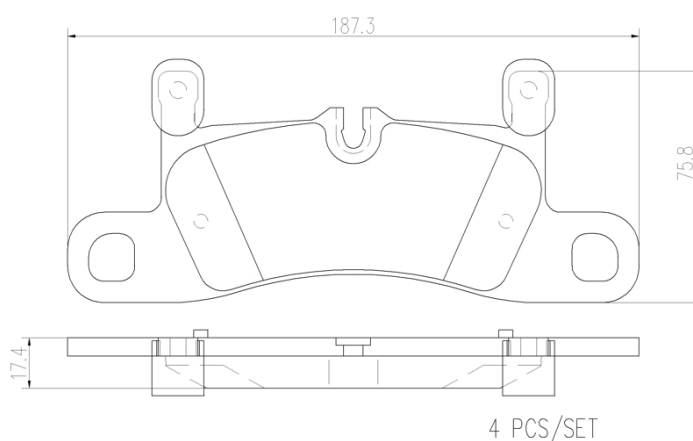

- ✓ OE-equivalent
- ✓ Brembo quality
- ✓ Safety
- ✓ Comfort
- ✓ Durability
- ✓ Dust reduction
- ✓ With accessories

Technical specifications

EAN code 8020584089613	Axle Rear	Thickness 17 mm
Width 187 mm	Height 76 mm	Braking system Brembo
Wear indicator Prepared for wear indicator	WVA number 24721	Accessories With anti-squeal shim With counterweights