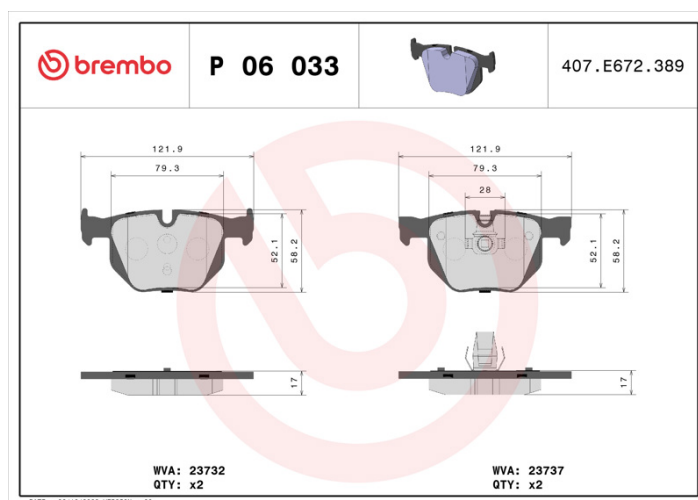

BRAKE PAD

P 06 033

The P 06 033 brake pad is synonymous with reliability

The Brembo brake pad guarantees ultimate safety when braking thanks to the use of more than 100 different compounds, designed according to the type of vehicle and use. Stopping distances reduced to a minimum, maximum driving comfort and silent operation are the most important features of Brembo materials. Brembo brake pads are supplied together with an extensive range of accessories and assembly kits for professional-standard installation.

- ✓ OE-equivalent
- ✓ Brembo quality
- ✓ ECE-R90 certificate
- ✓ Safety
- ✓ Performance
- ✓ Comfort

Technical specifications

EAN code 8020584050330	Axle Rear	Thickness 17 mm
Width 122 mm	Height 58 mm	Braking system Teves
Wear indicator Prepared for wear indicator	WVA number 23732,23737	Accessories With piston clip