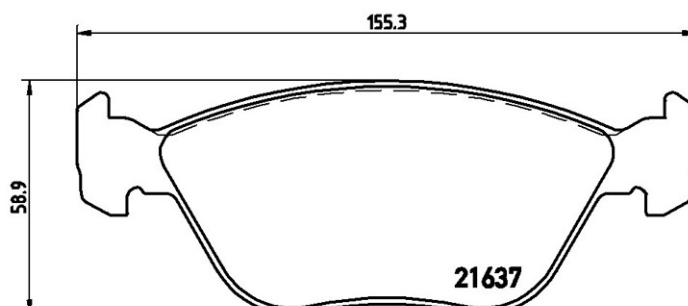

BRAKE PAD

P 23 077

The P 23 077 brake pad is synonymous with reliability

The Brembo brake pad guarantees ultimate safety when braking thanks to the use of more than 100 different compounds, designed according to the type of vehicle and use. Stopping distances reduced to a minimum, maximum driving comfort and silent operation are the most important features of Brembo materials. Brembo brake pads are supplied together with an extensive range of accessories and assembly kits for professional-standard installation.

- ✓ OE-equivalent
- ✓ Brembo quality
- ✓ ECE-R90 certificate
- ✓ Safety
- ✓ Performance
- ✓ Comfort

Technical specifications

EAN code 8020584051474	Axle Front	Thickness 19 mm
Width 155 mm	Height 59 mm	Braking system Teves
Wear indicator Electric	WVA number 21637,23289	Accessories With piston clip