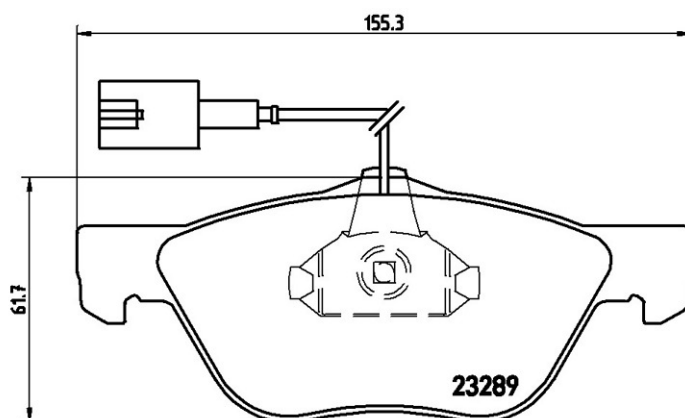

- ✓ OE-equivalent
- ✓ Brembo quality
- ✓ ECE-R90 certificate
- ✓ Safety
- ✓ Performance
- ✓ Comfort

Technical specifications

EAN code 8020584051474	Axle Front	Thickness 19 mm
Width 155 mm	Height 59 mm	Braking system Teves
Wear indicator Electric	WVA number 21637,23289	Accessories With piston clip