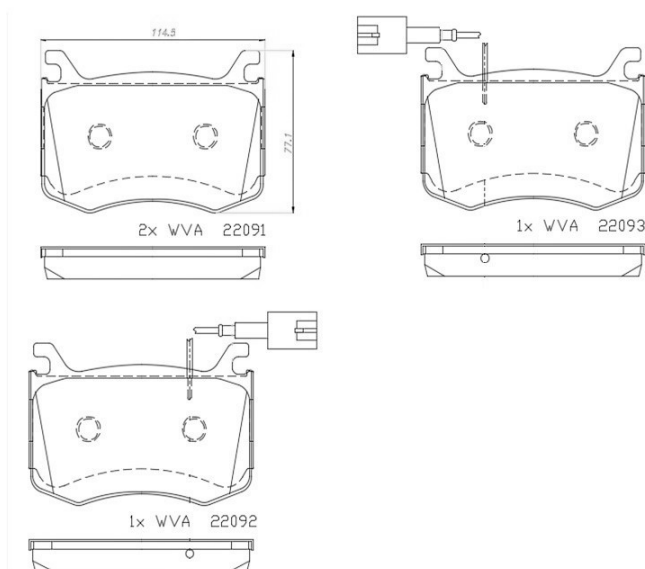

BRAKE PAD

P 23 183

The P 23 183 brake pad is synonymous with reliability

The Brembo brake pad guarantees ultimate safety when braking thanks to the use of more than 100 different compounds, designed according to the type of vehicle and use. Stopping distances reduced to a minimum, maximum driving comfort and silent operation are the most important features of Brembo materials. Brembo brake pads are supplied together with an extensive range of accessories and assembly kits for professional-standard installation.

- ✓ OE-equivalent
- ✓ Brembo quality
- ✓ ECE-R90 certificate
- ✓ Safety
- ✓ Performance
- ✓ Comfort

Technical specifications

EAN code	Thickness	
8020584087367	15 mm	
Width	Height	Braking system
115 mm	77 mm	Brembo
Wear indicator	WVA number	Accessories
Electric	22091,22092,22093	With anti-squeal shim