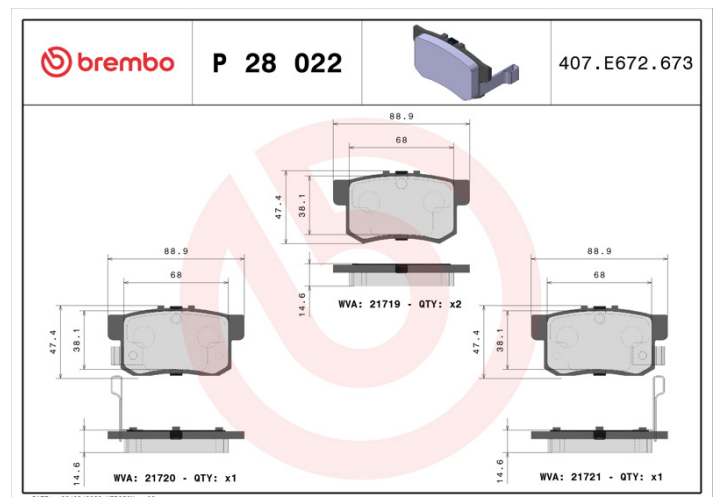

BRAKE PAD

P 28 022

The P 28 022 brake pad is synonymous with reliability

The Brembo brake pad guarantees ultimate safety when braking thanks to the use of more than 100 different compounds, designed according to the type of vehicle and use. Stopping distances reduced to a minimum, maximum driving comfort and silent operation are the most important features of Brembo materials. Brembo brake pads are supplied together with an extensive range of accessories and assembly kits for professional-standard installation.

- ✓ OE-equivalent
- ✓ Brembo quality
- ✓ ECE-R90 certificate
- ✓ Safety
- ✓ Performance
- ✓ Comfort

Technical specifications

EAN code	Axle	Thickness
8020584052563	Rear	15 mm
Width	Height	Braking system
89 mm	47 mm	Akebono
Wear indicator	WVA number	
Acoustic	21719,21720,21721,23652	