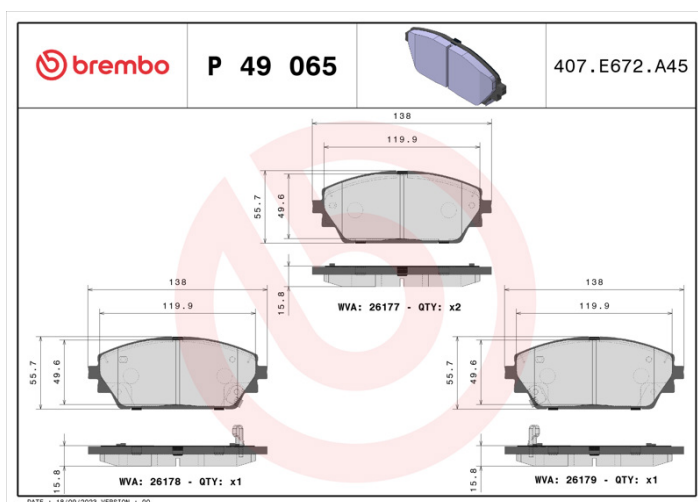

BRAKE PAD

P 49 065

The P 49 065 brake pad is synonymous with reliability

The Brembo brake pad guarantees ultimate safety when braking thanks to the use of more than 100 different compounds, designed according to the type of vehicle and use. Stopping distances reduced to a minimum, maximum driving comfort and silent operation are the most important features of Brembo materials. Brembo brake pads are supplied together with an extensive range of accessories and assembly kits for professional-standard installation.

- ✓ OE-equivalent
- ✓ Brembo quality
- ✓ ECE-R90 certificate
- ✓ Safety
- ✓ Performance
- ✓ Comfort

Technical specifications

EAN code 8020584117965	Axle Front	Thickness 16 mm
Width 138 mm	Height 56 mm	
Wear indicator Acoustic	WVA number 26177,26178,26179	Accessories With anti-squeal shim