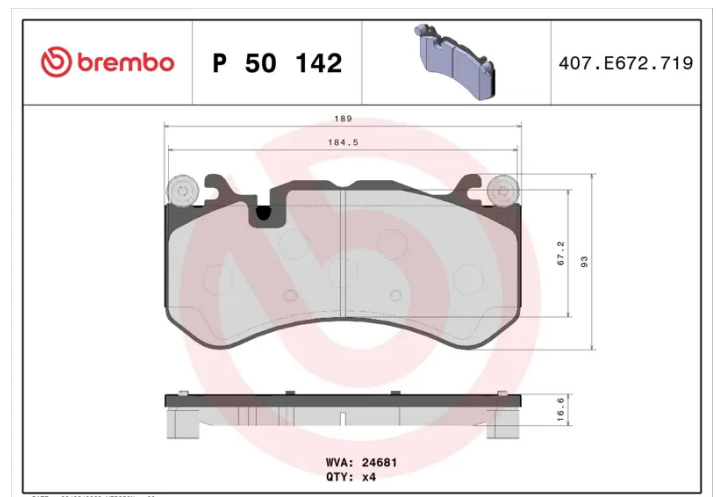

- ✓ OE-equivalent
- ✓ Brembo quality
- ✓ ECE-R90 certificate
- ✓ Safety
- ✓ Performance
- ✓ Comfort

Technical specifications

EAN code 8020584068410	Axle Front	Thickness 17 mm
Width 189 mm	Height 93 mm	Braking system Brembo
Wear indicator Prepared for wear indicator	WVA number 24681	Accessories With anti-squeal shim