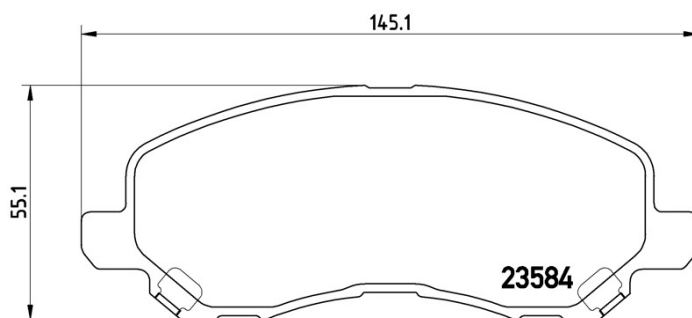

BRAKE PAD XTRA P 54 030X

The P 54 030X Xtra brake pad is synonymous with reliability

Brembo Xtra brake pads, developed to enhance the advantages of the Xtra and Max discs, are made using the special BRM X L01 compound which consists of more than 30 different components. Compared with the compound used for original-equivalent pads, the new solution assures a higher friction coefficient, which translates to more precise and stable braking, at both high and low temperatures. All this makes for greater driving comfort and improved pedal modularity, without compromising the product's mileage output.

- ✓ OE-equivalent
- ✓ Brembo quality
- ✓ ECE-R90 certificate
- ✓ Safety
- ✓ Performance
- ✓ Sports driving

Technical specifications

EAN code	Axle	Thickness
8020584069028	Front	16 mm
Width	Height	Braking system
145 mm	55 mm	Akebono
Wear indicator	WVA number	
Acoustic	23584	