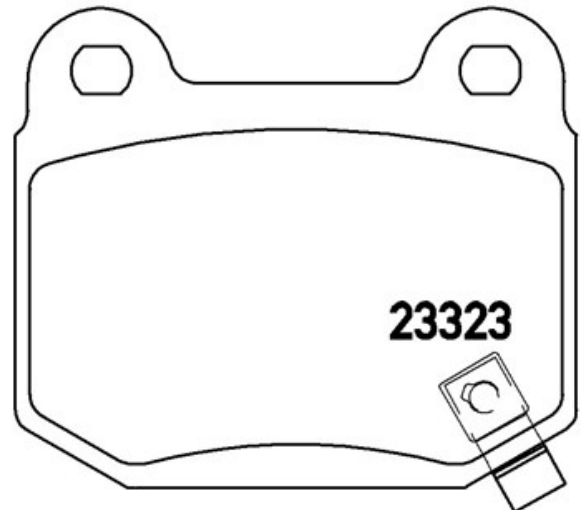

BRAKE PAD

P 56 048

The P 56 048 brake pad is synonymous with reliability

The Brembo brake pad guarantees ultimate safety when braking thanks to the use of more than 100 different compounds, designed according to the type of vehicle and use. Stopping distances reduced to a minimum, maximum driving comfort and silent operation are the most important features of Brembo materials. Brembo brake pads are supplied together with an extensive range of accessories and assembly kits for professional-standard installation.

- ✓ OE-equivalent
- ✓ Brembo quality
- ✓ ECE-R90 certificate
- ✓ Safety
- ✓ Performance
- ✓ Comfort

Technical specifications

EAN code
8020584055281

Axle
Rear

Thickness
14 mm

Width
77 mm

Height
66 mm

Braking system
Brembo

Wear indicator
Acoustic

WVA number
21580,23323

COMPATIBLE VEHICLES

COMPATIBLE OE PART NUMBERS

370230042 MASERATI

980139069 MASERATI

4605A050 MITSUBISHI

4605B928 MITSUBISHI