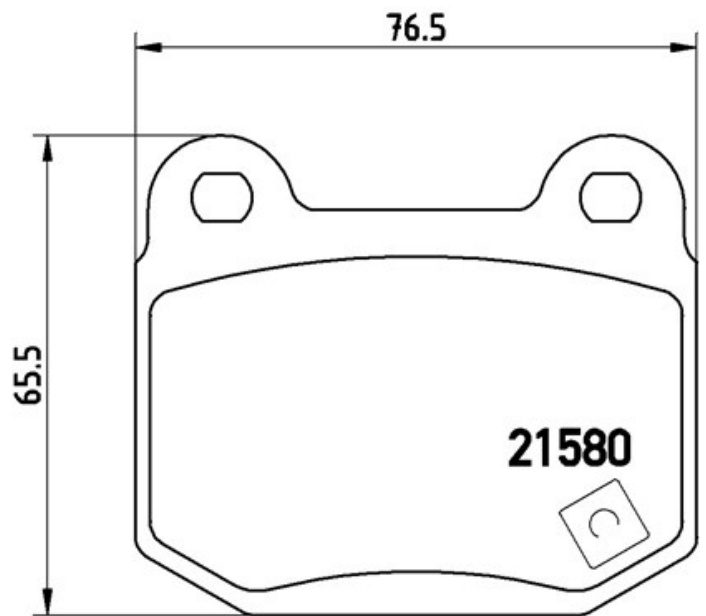

Technical specifications

EAN code
8020584055281

Axle
Rear

Thickness
14 mm

Width
77 mm

Height
66 mm

Braking system
Brembo

Wear indicator
Acoustic

WVA number
21580,23323

COMPATIBLE VEHICLES