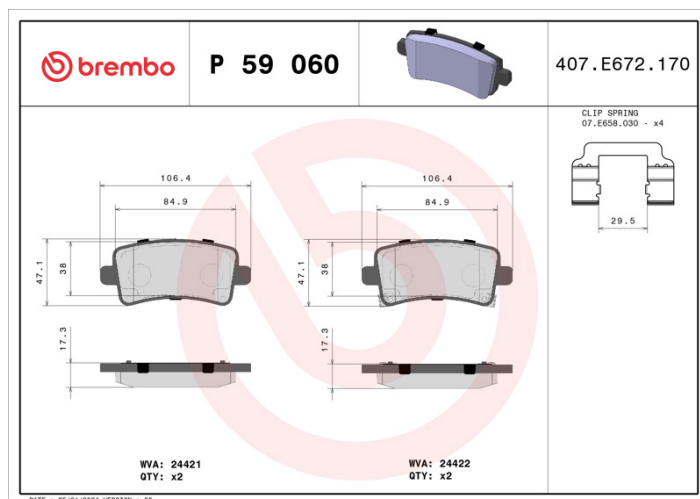

## P 59 060

The P 59 060 brake pad is synonymous with reliability

The Brembo brake pad guarantees ultimate safety when braking thanks to the use of more than 100 different compounds, designed according to the type of vehicle and use. Stopping distances reduced to a minimum, maximum driving comfort and silent operation are the most important features of Brembo materials. Brembo brake pads are supplied together with an extensive range of accessories and assembly kits for professional-standard installation.

### Technical specifications

EAN code <b>8020584090756</b>	Axle <b>Rear</b>	Thickness <b>17 mm</b>
Width <b>106 mm</b>	Height <b>47 mm</b>	Braking system <b>TRW</b>
Wear indicator <b>Acoustic</b>	WVA number <b>24421,24422</b>	Accessories <b>With accessories</b>