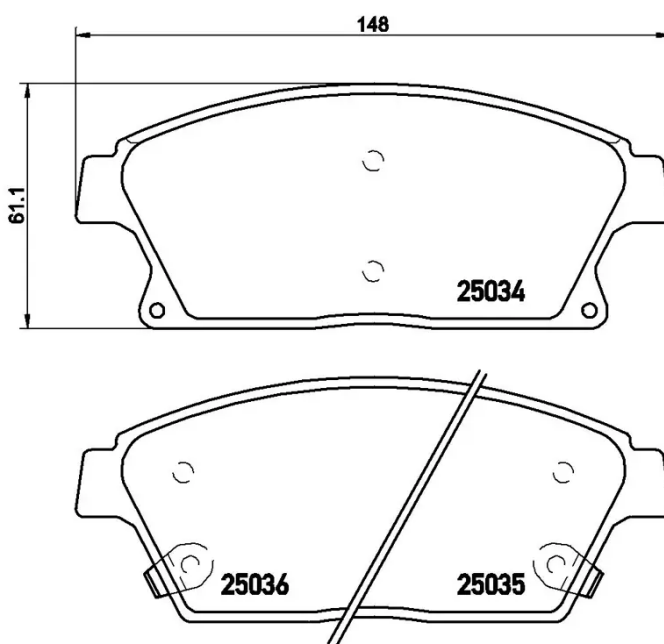

BRAKE PAD XTRA

P 59 077X

The P 59 077X Xtra brake pad is synonymous with reliability

Brembo Xtra brake pads, developed to enhance the advantages of the Xtra and Max discs, are made using the special BRM X L01 compound which consists of more than 30 different components. Compared with the compound used for original-equivalent pads, the new solution assures a higher friction coefficient, which translates to more precise and stable braking, at both high and low temperatures. All this makes for greater driving comfort and improved pedal modularity, without compromising the product's mileage output.

- ✓ OE-equivalent
- ✓ Brembo quality
- ✓ ECE-R90 certificate
- ✓ Safety
- ✓ Performance
- ✓ Sports driving
- ✓ With accessories

Technical specifications

EAN code 8020584069080	Axle Front	Thickness 19 mm
Width 148 mm	Height 61 mm	Braking system Bosch
Wear indicator Acoustic	WVA number 25034,25036,25035	Accessories With anti-squeal shim With accessories