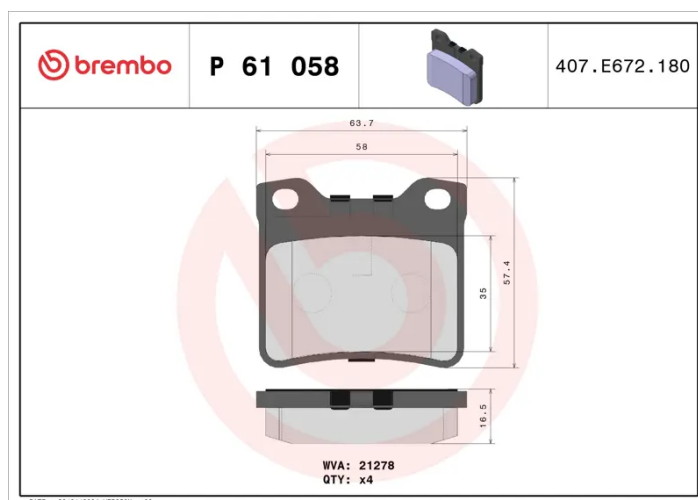

BRAKE PAD

P 61 058

The P 61 058 brake pad is synonymous with reliability

The Brembo brake pad guarantees ultimate safety when braking thanks to the use of more than 100 different compounds, designed according to the type of vehicle and use. Stopping distances reduced to a minimum, maximum driving comfort and silent operation are the most important features of Brembo materials. Brembo brake pads are supplied together with an extensive range of accessories and assembly kits for professional-standard installation.

- ✓ OE-equivalent
- ✓ Brembo quality
- ✓ ECE-R90 certificate
- ✓ Safety
- ✓ Performance
- ✓ Comfort

Technical specifications

EAN code 8020584056349	Axle Rear	Thickness 17 mm
Width 64 mm	Height 58 mm	Braking system Teves
Wear indicator Without	WVA number 21278,21279	Accessories With anti-squeal shim