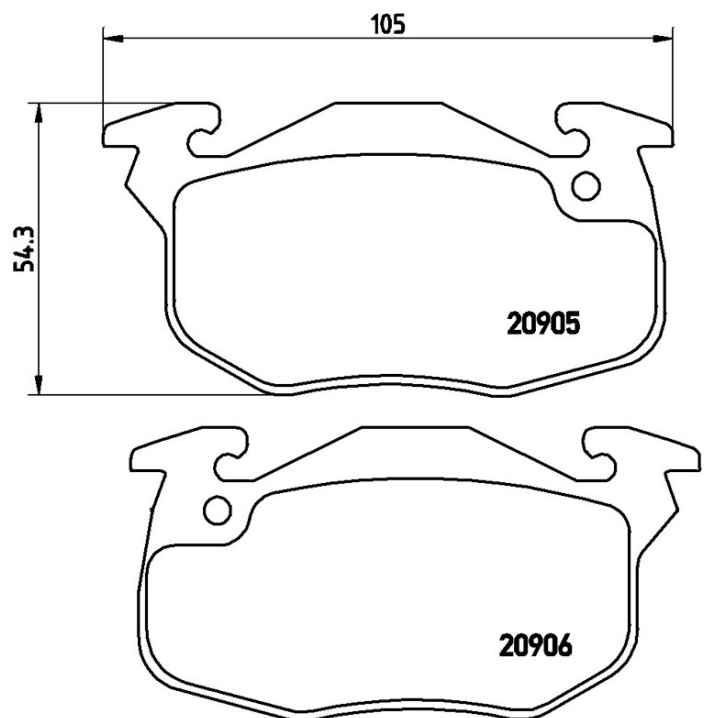

## P 61 097

The P 61 097 brake pad is synonymous with reliability

The Brembo brake pad guarantees ultimate safety when braking thanks to the use of more than 100 different compounds, designed according to the type of vehicle and use. Stopping distances reduced to a minimum, maximum driving comfort and silent operation are the most important features of Brembo materials. Brembo brake pads are supplied together with an extensive range of accessories and assembly kits for professional-standard installation.

### Technical specifications

EAN code	Axle	Thickness
<b>8020584061756</b>	<b>Front</b>	<b>18 mm</b>
Width	Height	Braking system
<b>105 mm</b>	<b>54 mm</b>	<b>Bendix</b>
Wear indicator	WVA number	
<b>Prepared for wear indicator</b>	<b>20905,20906</b>	