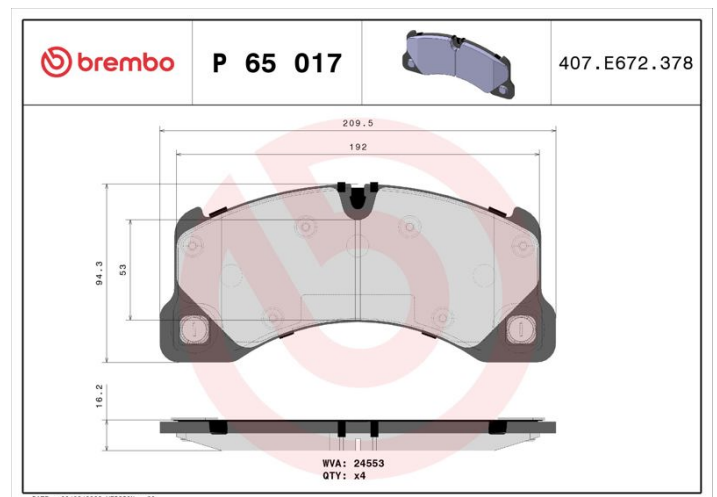

BRAKE PAD

P 65 017

The P 65 017 brake pad is synonymous with reliability

The Brembo brake pad guarantees ultimate safety when braking thanks to the use of more than 100 different compounds, designed according to the type of vehicle and use. Stopping distances reduced to a minimum, maximum driving comfort and silent operation are the most important features of Brembo materials. Brembo brake pads are supplied together with an extensive range of accessories and assembly kits for professional-standard installation.

- ✓ OE-equivalent
- ✓ Brembo quality
- ✓ ECE-R90 certificate
- ✓ Safety
- ✓ Performance
- ✓ Comfort

Technical specifications

EAN code	Axle	Thickness
8020584061886	Front	16 mm
Width	Height	Braking system
210 mm	94 mm	Brembo
Wear indicator	WVA number	
Prepared for wear indicator	24553	